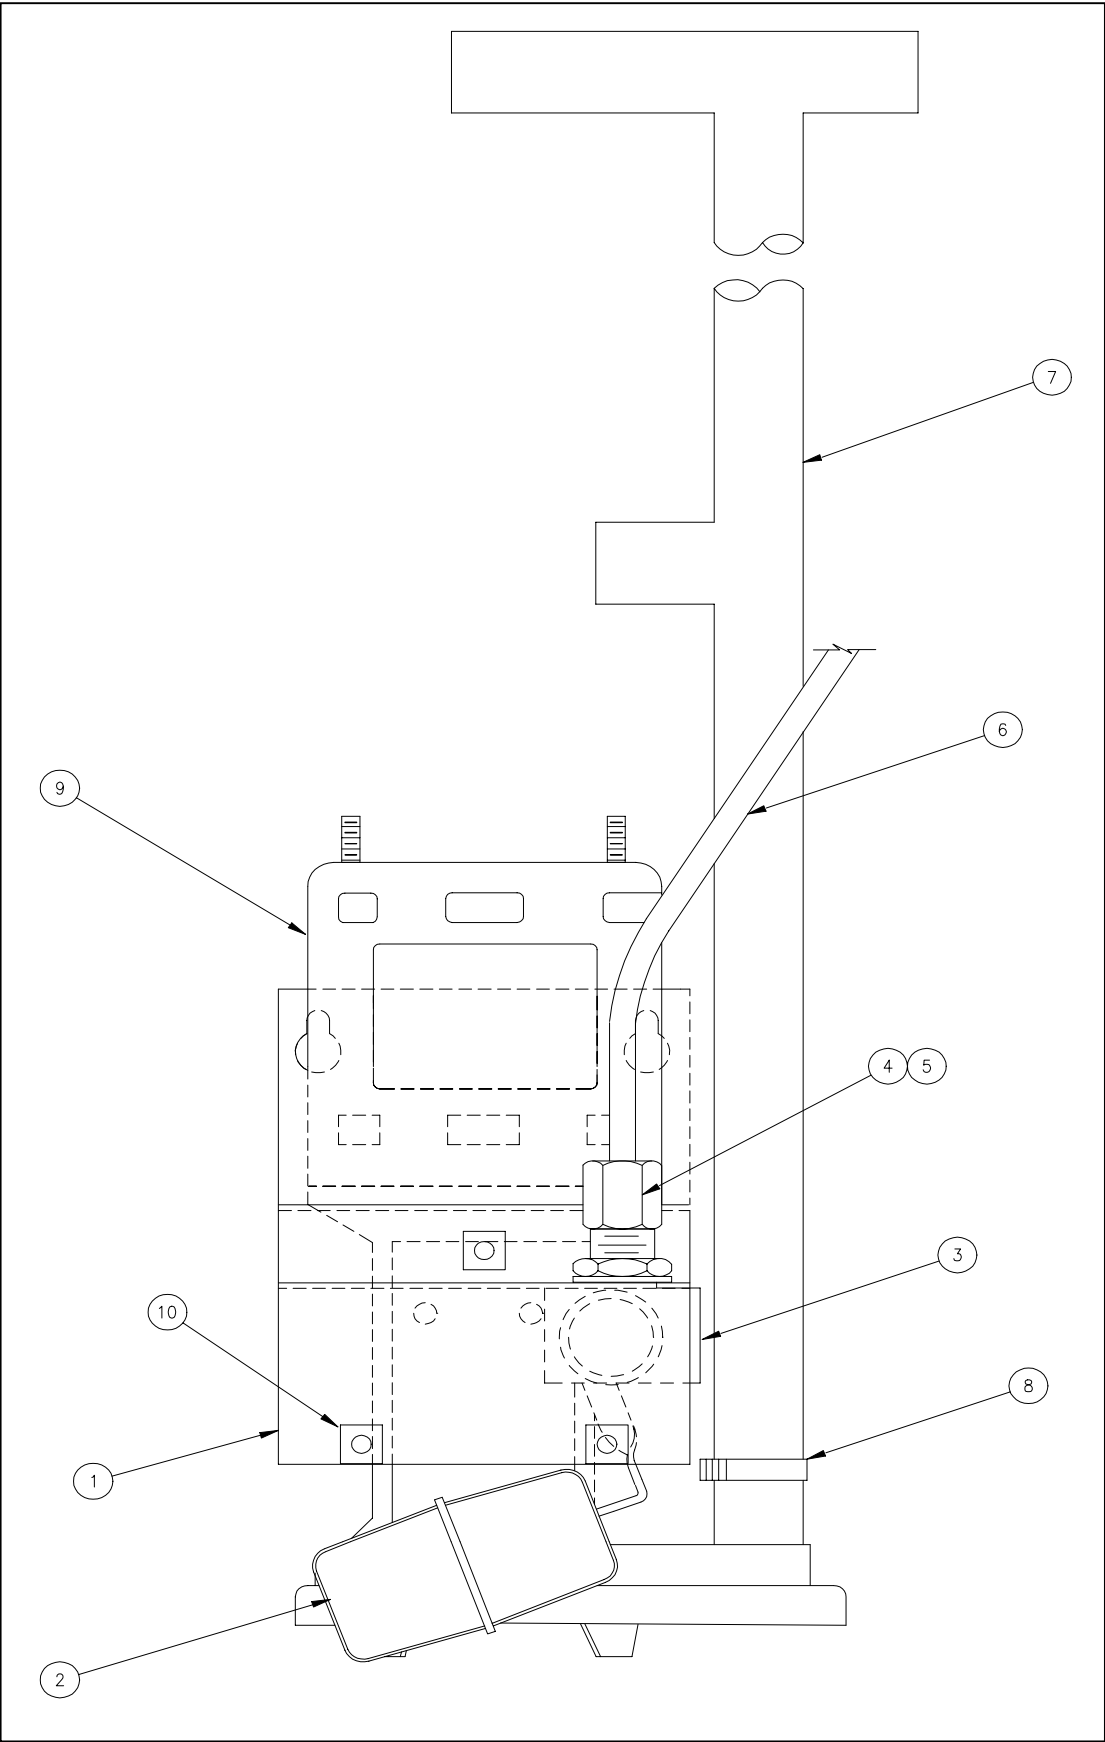

ICE Series Service Parts

Water Pump and Float

Item No.	Model Number					Description
	ICE1806	ICE1807	ICE2005	ICE2106	ICE2107	
1	3012877-01	3012877-01	3012877-01	3012877-01	3012877-01	Pump Bracket
2	9131111-101	9131111-101	9131111-101	9131111-101	9131111-101	Float Assembly
3	9131026-02	9131026-02	9131026-02	9131026-02	9131026-02	Cap Plug
4	9091081-01	9091081-01	9091081-01	9091081-01	9091081-01	Sleeve
5	9091080-01	9091080-01	9091080-01	9091080-01	9091080-01	Barrel Fitting
6	6021032-01	6021032-01	6021032-01	6021032-01	6021032-01	Tube- Polyethylene (3.59 Ft.)
7	9051471-02	9051471-02	9051471-02	9051471-02	9051471-02	Water Pump Tube
8	9021010-04	9021010-04	9021010-04	9021010-04	9021010-04	Hose Clamp
9	9161079-02	9161079-02	9161079-02	9161079-02	9161079-02	Water Pump
10	9031141-01	9031141-01	9031141-01	9031141-01	9031141-01	Plastic Nut #10

Item No.	ICE1405	ICE1406	ICE1407	Description
1	3012877-01	3012877-01	3012877-01	Pump Bracket
2	9131111-101	9131111-101	9131111-101	Float Assembly
3	9131026-02	9131026-02	9131026-02	Cap Plug
4	9091081-01	9091081-01	9091081-01	Sleeve
5	9091080-01	9091080-01	9091080-01	Barrel Fitting
6	6021032-01	6021032-01	6021032-01	Tube- Polyethylene (3.59 Ft.)
7	9051471-01	9051471-01	9051471-01	Water Pump Tube
8	9021010-04	9021010-04	9021010-04	Hose Clamp
9	9161079-02	9161079-02	9161079-02	Water Pump
10	9031141-01	9031141-01	9031141-01	Plastic Nut #10