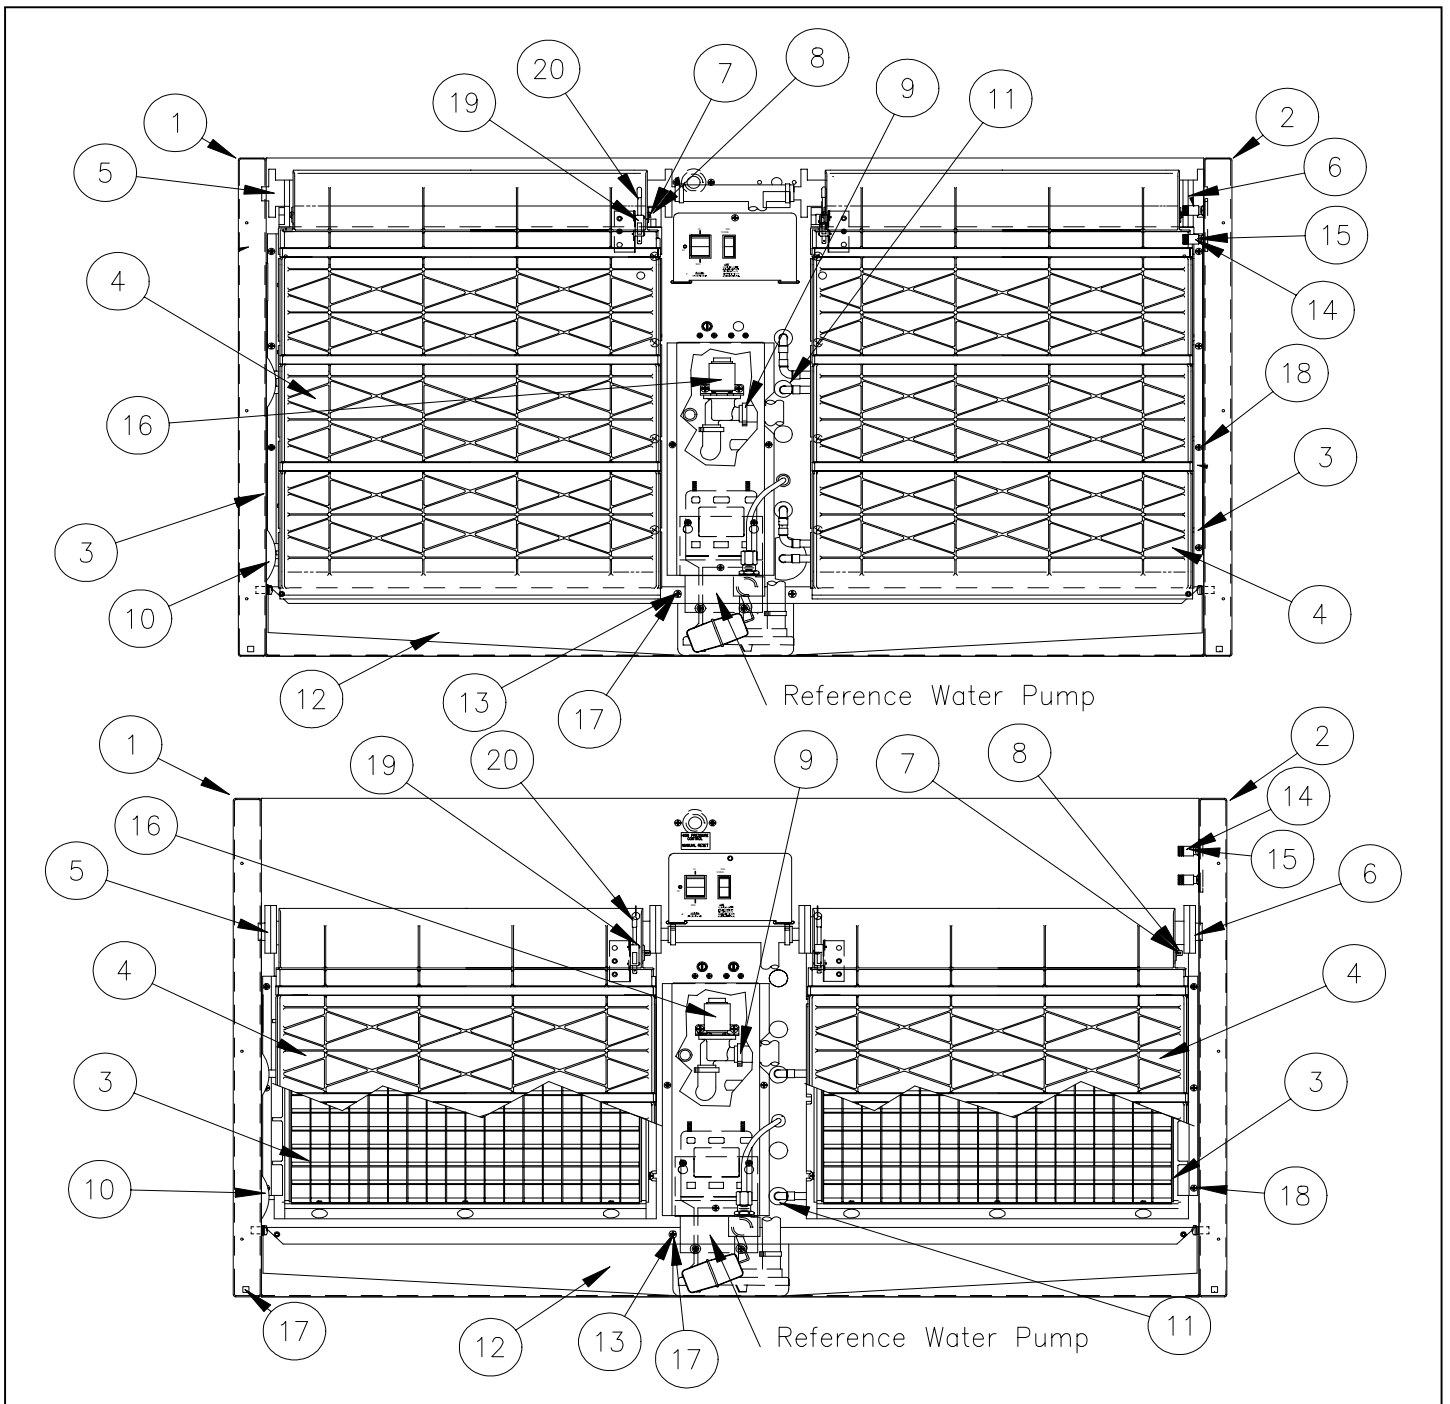

ICE Series Service Parts

Front Interior

Item No.	Model Number					Description
	ICE1806	ICE1807	ICE2005	ICE2106	ICE2107	
1	2021547-01	2021547-01	2021547-01	2021547-01	2021547-01	Left Hand Frame Panel NLA-NR
2	3012874-01	3012874-01	3012874-01	3012874-01	3012874-01	Right Hand Frame Panel NLA-NR
3	2051125-81	2051125-81	2051125-81	2051125-81	2051125-81	Evaporator-Full Cube
3	2051125-82	2051125-82	2051125-82	2051125-82	2051125-82	Evaporator-Half Cube
4	3051197-04	3051197-04	3051197-04	3051197-04	3051197-04	Evaporator Splash Curtain
5	2041338-02	2041338-02	2041338-02	2041338-02	2041338-02	Water Distribution Tube LH
6	2041338-01	2041338-01	2041338-01	2041338-01	2041338-01	Water Distribution Tube RH
7	9031122-01	9031122-01	9031122-01	9031122-01	9031122-01	Thumb Screw
8	9031004-19	9031004-19	9031004-19	9031004-19	9031004-19	Rubber Washer
9	9021010-04	9021010-04	9021010-04	9021010-04	9021010-04	Clamp
10	9051237-02	9051237-02	9051237-02	9051237-02	9051237-02	Tube Washer
11	9051238-01	9051238-01	9051238-01	9051238-01	9051238-01	Washer Tapered
12	9051201-01	9051201-01	9051201-01	9051201-01	9051201-01	Water Return Trough
13	9031046-24	9031046-24	9031046-24	9031046-24	9031046-24	Water Return Trough Screw
14	9091086-02	9091086-02	9091086-02	9091086-02	9091086-02	Valve Core
15	9091086-03	9091086-03	9091086-03	9091086-03	9091086-03	Valve Cap
16	9041105-03	9041105-03	9041105-03	9041105-03	9041105-03	Purge Valve (9041086-03 is NLA)
17	9031141-01	9031141-01	9031141-01	9031141-01	9031141-01	Plastic Nut Insert
18	9031046-01	9031046-01	9031046-01	9031046-01	9031046-01	Evaporator Mounting Screw
19	9101145-03	9101145-03	9101145-03	9101145-03	9101145-03	Bin Switch
20	9131331-01	9131331-01	9131331-01	9131331-01	9131331-01	Wire-Curtain Switch NLA-NR

Item No.	ICE1405	ICE1406	ICE1407	Description
1	2021547-01	2021547-01	2021547-01	Left Hand Frame Panel NLA-NR
2	3012874-01	3012874-01	3012874-01	Right Hand Frame Panel NLA-NR
3	2051148-81A	2051148-81A	2051148-81A	Evaporator-Full Cube
3	2051148-82A	2051148-82A	2051148-82A	Evaporator-Half Cube
4	3051197-03	3051197-03	3051197-03	Evaporator Splash Curtain
5	2041338-02	2041338-02	2041338-02	Water Distribution Tube LH
6	2041338-01	2041338-01	2041338-01	Water Distribution Tube RH
7	9031122-01	9031122-01	9031122-01	Thumb Screw
8	9031004-19	9031004-19	9031004-19	Rubber Washer
9	9021010-04	9021010-04	9021010-04	Clamp
10	9051237-02	9051237-02	9051237-02	Tube Washer
11	9051238-01	9051238-01	9051238-01	Washer Tapered
12	9051201-02	9051201-02	9051201-02	Water Return Trough
13	9031046-24	9031046-24	9031046-24	Water Return Trough Screw
14	9091086-02	9091086-02	9091086-02	Valve Core
15	9091086-03	9091086-03	9091086-03	Valve Cap
16	9041105-03	9041105-03	9041105-03	Purge Valve (9041086-03 is NLA)
17	9031141-01	9031141-01	9031141-01	Plastic Nut Insert
18	9031046-01	9031046-01	9031046-01	Evaporator Mounting Screw
19	9101145-03	9101145-03	9101145-03	Bin Switch
20	9131331-01	9131331-01	9131331-01	Wire-Curtain Switch NLA-NR

NLA-NR=No Longer Available-No Replacement

Evaporators include elbows.