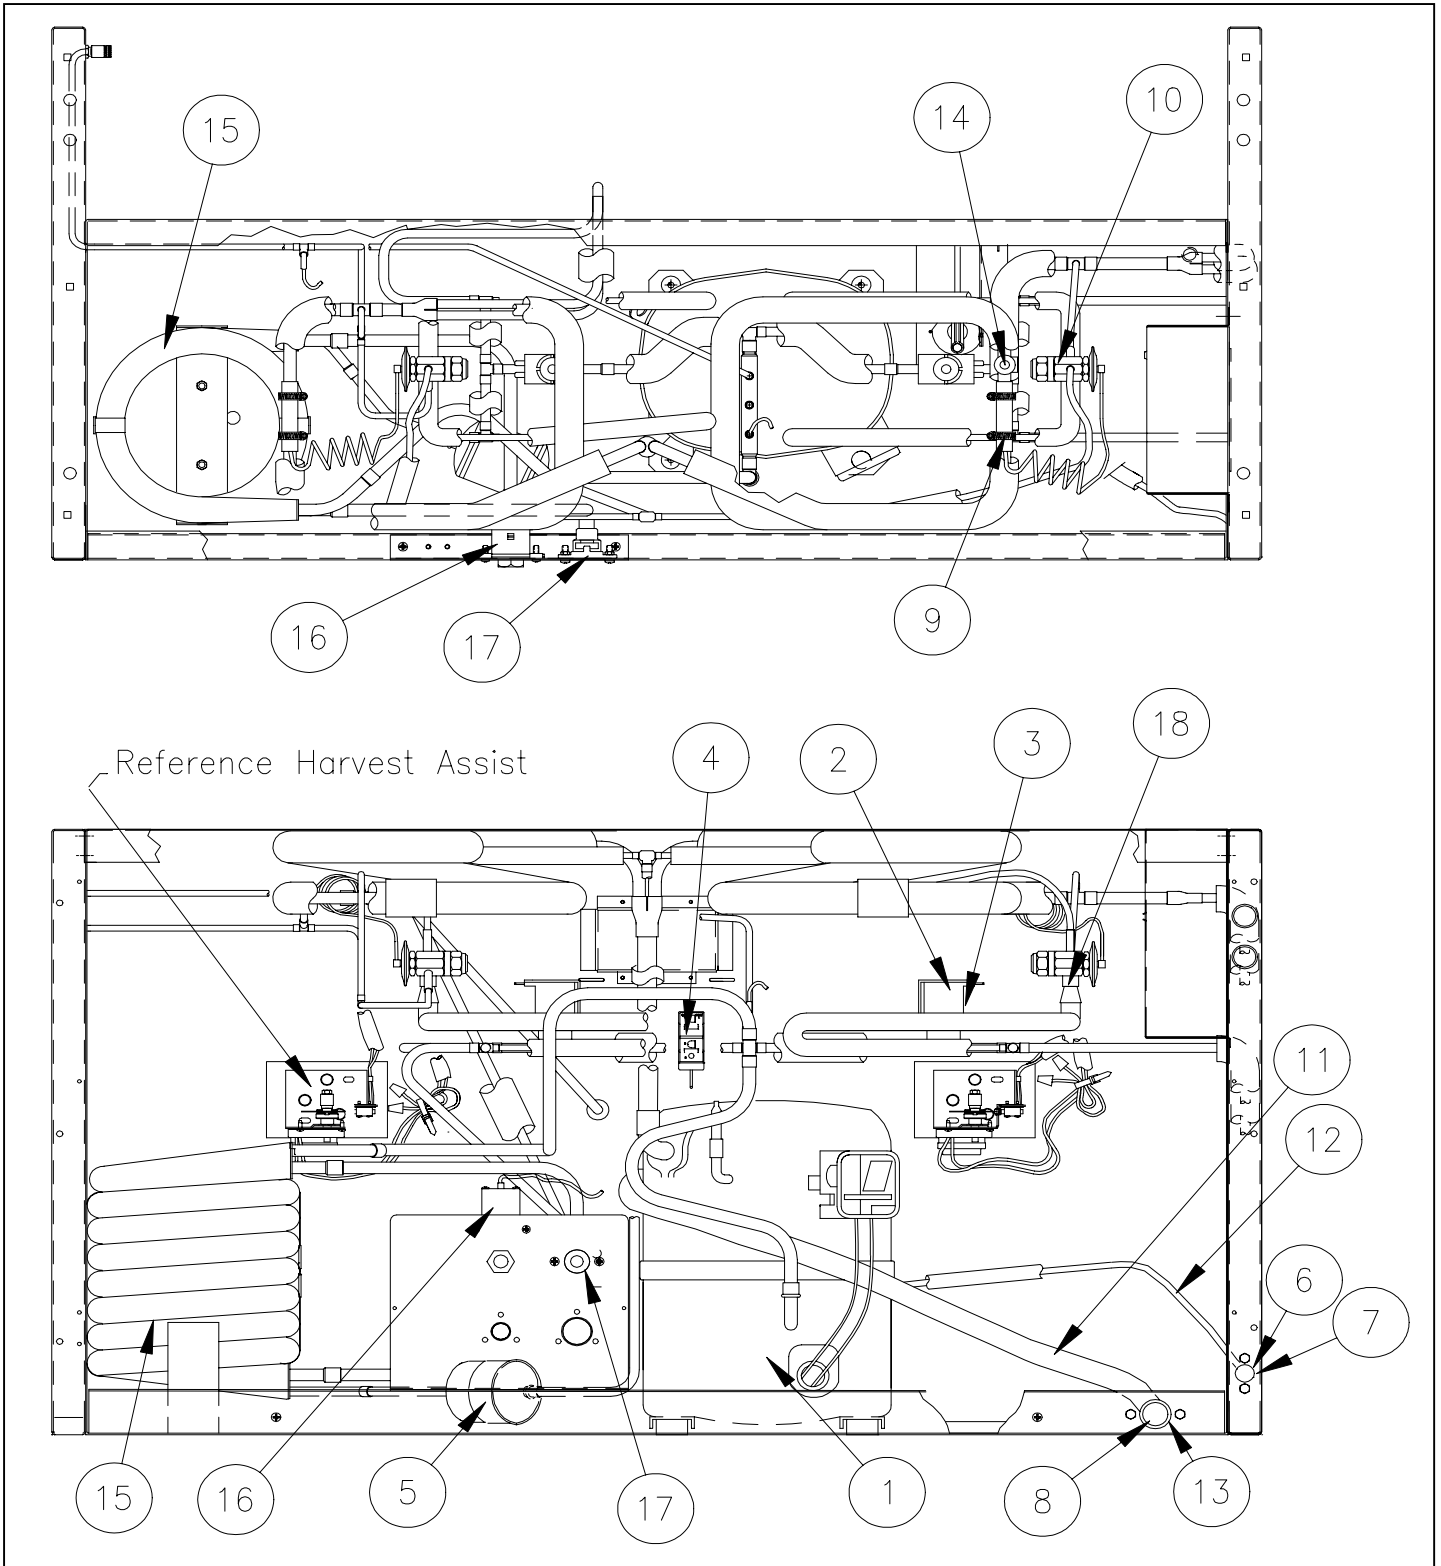

ICE1800/2100 Water Cooled Machine Shown

ICE Series Service Parts

Water Cooled

Item No.	Model Number					Description
	ICE1806	ICE1807	ICE2005	ICE2106	ICE2107	
1	9181108-11	9181108-12	9181110-13	9181123-11	9181123-12	Compressor (NLA See Below)
2	9151123-04	9151123-04	9151123-04	9151123-04	9151123-04	Hot Gas Valve Coil
3	9151123-01	9151123-01	9151123-01	9151123-01	9151123-01	Hot Gas Valve Body
4	9041104-101A	9041104-101A	9041104-101A	9041104-101A	9041104-101A	Low Pressure Control
5	9151163-02	9151163-02	9151163-02	9151163-02	9151163-02	Filter Drier (9151004-03 is NLA)
6	9091074-01	9091074-01	9091074-01	9091074-01	9091074-01	Drop Adapter
7	9091083-01	9091083-01	9091083-01	9091083-01	9091083-01	Water Inlet Fitting
8	9091140-01	9091140-01	9091140-01	9091140-01	9091140-01	Purge Drain Fitting
9	9021040-01	9021040-01	9021040-01	9021040-01	9021040-01	Clamp-TXV Bulb
10	No Longer Available-See Item 18					Expansion Valve (9151006-17 NLA)
11	9051280-06	9051280-06	9051280-06	9051280-06	9051280-06	Purge Drain Hose
12	6021032-01	6021032-01	6021032-01	6021032-01	6021032-01	Tube (3.59 Ft.)
13	9021010-14	9021010-14	9021010-14	9021010-14	9021010-14	Clamp
14	9041087-01	9041087-01	9041087-01	9041087-01	9041087-01	High Temp Safety
15	9141060-01	9141060-01	9141093-01	9141093-01	9141093-01	Water Condenser
16	9041056-01	9041056-01	9041056-01	9041056-01	9041056-01	Water Valve
17	9091063-02	9091063-02	9091063-02	9091063-02	9091063-02	Drop Adapter 1/2"
18	2041982-01S	2041982-01S	2041982-01S	2041982-01S	2041982-01S	Expansion Valve Assembly (Includes Distributor and Tubing)

9181108-11 is NLA-Replace by 9181143-11

9181110-13 is NLA-No Replacement

Item No.	ICE1405	ICE1406	ICE1407	Description		
	1	9181094-12	9181108-11		9181111-12	Compressor (NLA See Below)
2	9151123-04	9151123-04	9151123-04	Hot Gas Valve Coil		
3	9151123-02	9151123-02	9151123-02	Hot Gas Valve Body		
4	9041104-101A	9041104-101A	9041104-101A	Low Pressure Control		
5	9151163-02	9151163-02	9151163-02	Filter Drier (9151004-03 is NLA)		
6	9091074-01	9091074-01	9091074-01	Drop Adapter		
7	9091083-01	9091083-01	9091083-01	Water Inlet Fitting		
8	9091140-01	9091140-01	9091140-01	Purge Drain Fitting		
9	9021040-01	9021040-01	9021040-01	Clamp-TXV Bulb		
10	9151151-101	9151151-101	9151151-101	Expansion Valve (9151134 is NLA)		
11	9051280-06	9051280-06	9051280-06	Purge Drain Hose		
12	6021032-01	6021032-01	6021032-01	Tube (3.59 Ft.)		
13	9021010-14	9021010-14	9021010-14	Clamp		
14	9041087-01	9041087-01	9041087-01	High Temp Safety		
15	9141061-02	9141061-02	9141061-02	Water Condenser		
16	9041059-01	9041059-01	9041059-01	Water Valve		
17	9091063-02	9091063-02	9091063-02	Drop Adapter 1/2"		

9181094-12 is NLA-Replace by 9181142-11

9181108-11 is NLA-Replace by 9181143-11

Reference Page 20 for Specific Compressor Components