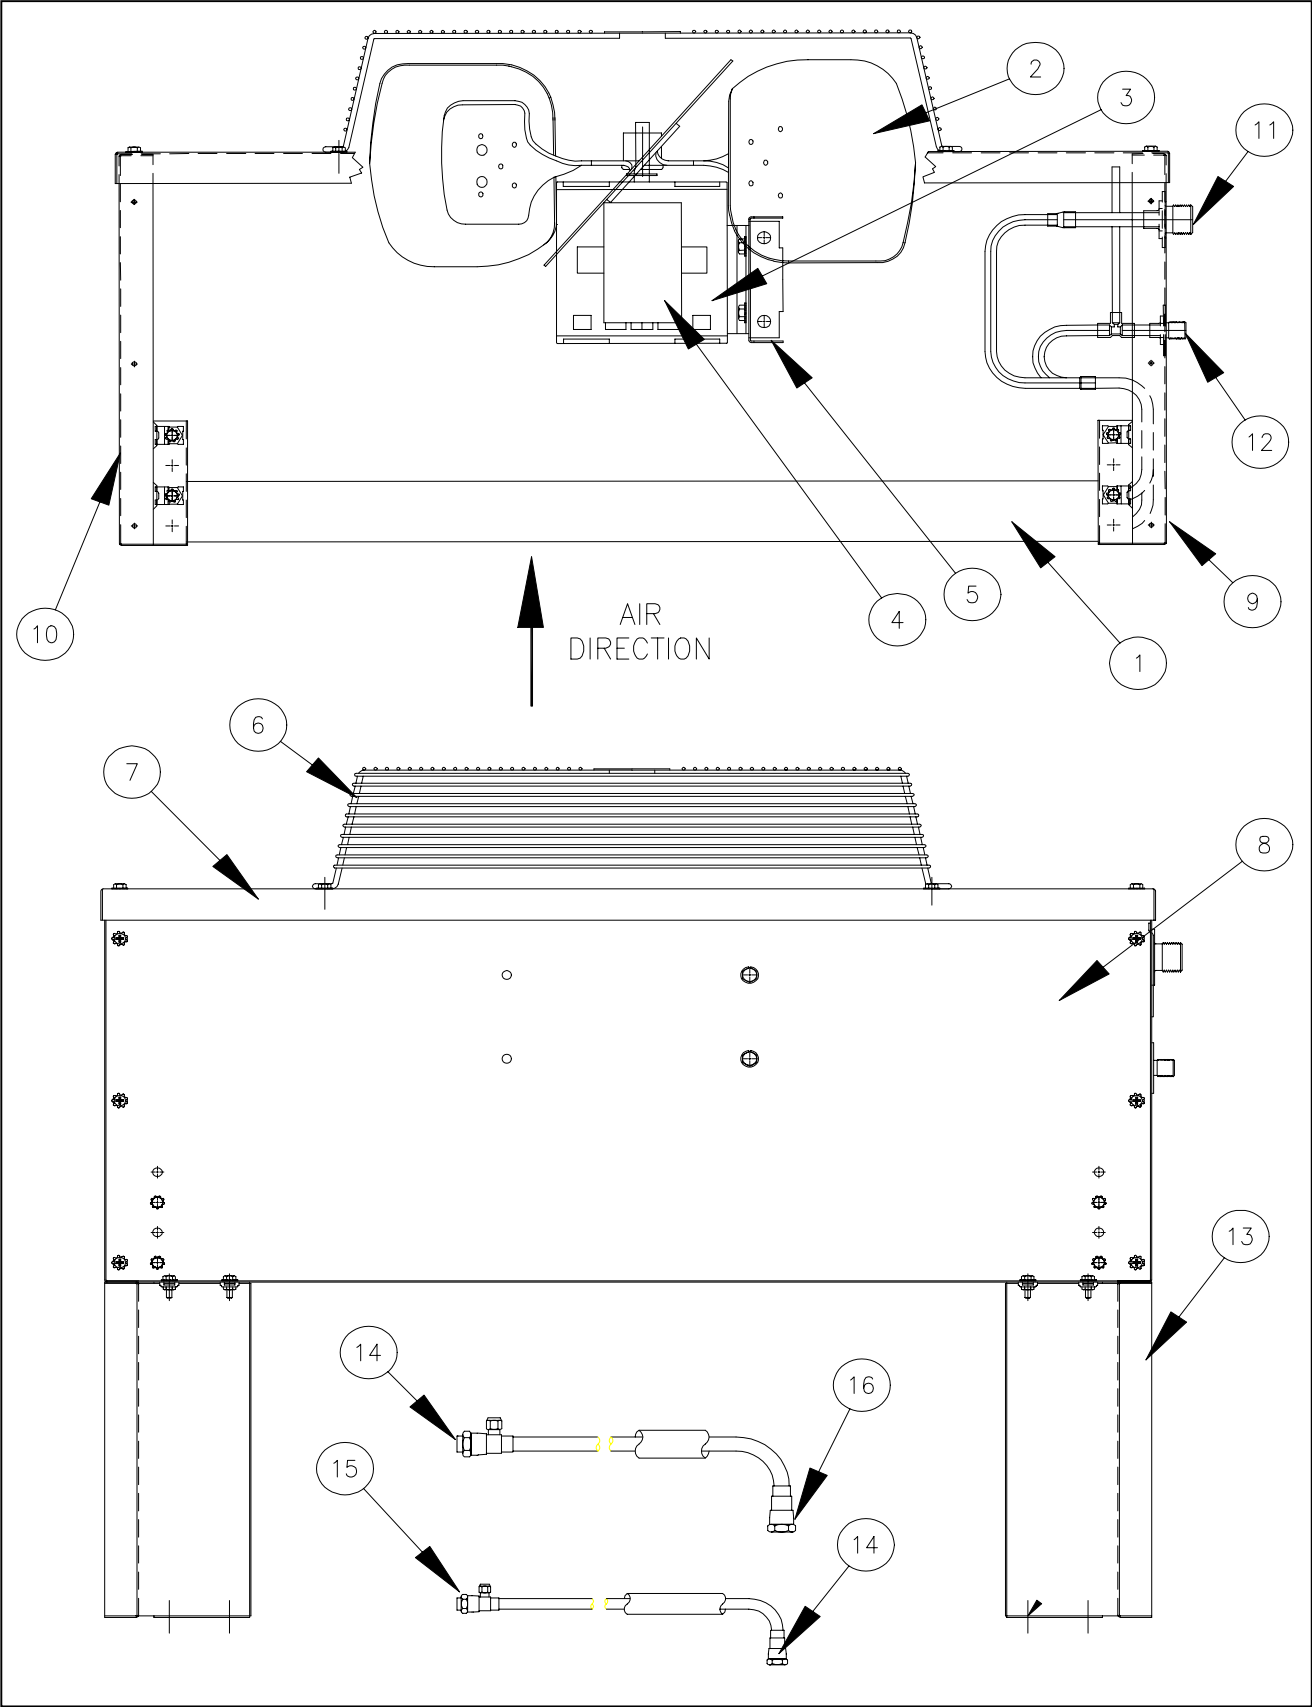

ICE Series Service Parts

Remote Condenser

Item No.	Model Number		ICE2106 ERC5061	ICE2107 ERC5061	Description
	ICE1806 ERC4061	ICE1807 ERC4061			
1	9141110-02	9141110-02	9141111-01	9141111-01	Condenser
2	9131357-01	9131357-01	9131357-01	9131357-01	Fan Blade
3	9161110-02	9161110-02	9161110-02	9161110-02	Fan Motor
4	9161110-92	9161110-92	9161110-92	9161110-92	Capacitor
5	3012802-01	3012802-01	3012802-01	3012802-01	Fan Motor Brace
6	9131356-01	9131356-01	9131356-01	9131356-01	Fan Guard
7	3012807-01	3012807-01	3012829-01	3012829-01	Top Panel
8	3012794-01	3012794-01	3012830-01	3012830-01	Side Panel
9	3012804-01	3012804-01	3012804-01	3012804-01	Front Panel
10	3012805-01	3012805-01	3012805-01	3012805-01	Rear Panel
11	9091001-07	9091001-07	9091001-07	9091001-07	Coupling Half-Bulkhead-1/2"
12	9091001-01	9091001-01	9091001-01	9091001-01	Coupling Half-Bulkhead-3/8"
13	3012795-01	3012795-01	3012795-01	3012795-01	Mounting Leg
14	9091001-10	9091001-10	9091001-10	9091001-10	Lineset Fitting with Port 1/2"
15	9091001-04	9091001-04	9091001-04	9091001-04	Lineset Fitting with Port 3/8"
16	9091001-08	9091001-08	9091001-08	9091001-08	Lineset Fitting without Port 1/2"
17	9091001-02	9091001-02	9091001-02	9091001-02	Lineset Fitting without Port 3/8"

ICE1405 ERC2661	ICE1406 ERC2661	ICE1407 ERC2661	Description
9141109-01	9141109-01	9141109-01	Condenser
9131357-01	9131357-01	9131357-01	Fan Blade
9161110-02	9161110-02	9161110-02	Fan Motor
9161110-92	9161110-92	9161110-92	Capacitor
3012802-01	3012802-01	3012802-01	Fan Motor Brace
9131356-01	9131356-01	9131356-01	Fan Guard
3012806-01	3012806-01	3012806-01	Top Panel
3012793-01	3012793-01	3012793-01	Side Panel
3012804-01	3012804-01	3012804-01	Front Panel
3012805-01	3012805-01	3012805-01	Rear Panel
9091001-07	9091001-07	9091001-07	Coupling Half-Bulkhead-1/2"
9091001-01	9091001-01	9091001-01	Coupling Half-Bulkhead-3/8"
3012795-01	3012795-01	3012795-01	Mounting Leg
9091001-10	9091001-10	9091001-10	Lineset Fitting with Port 1/2"
9091001-04	9091001-04	9091001-04	Lineset Fitting with Port 3/8"
9091001-08	9091001-08	9091001-08	Lineset Fitting without Port 1/2"
9091001-02	9091001-02	9091001-02	Lineset Fitting without Port 3/8"