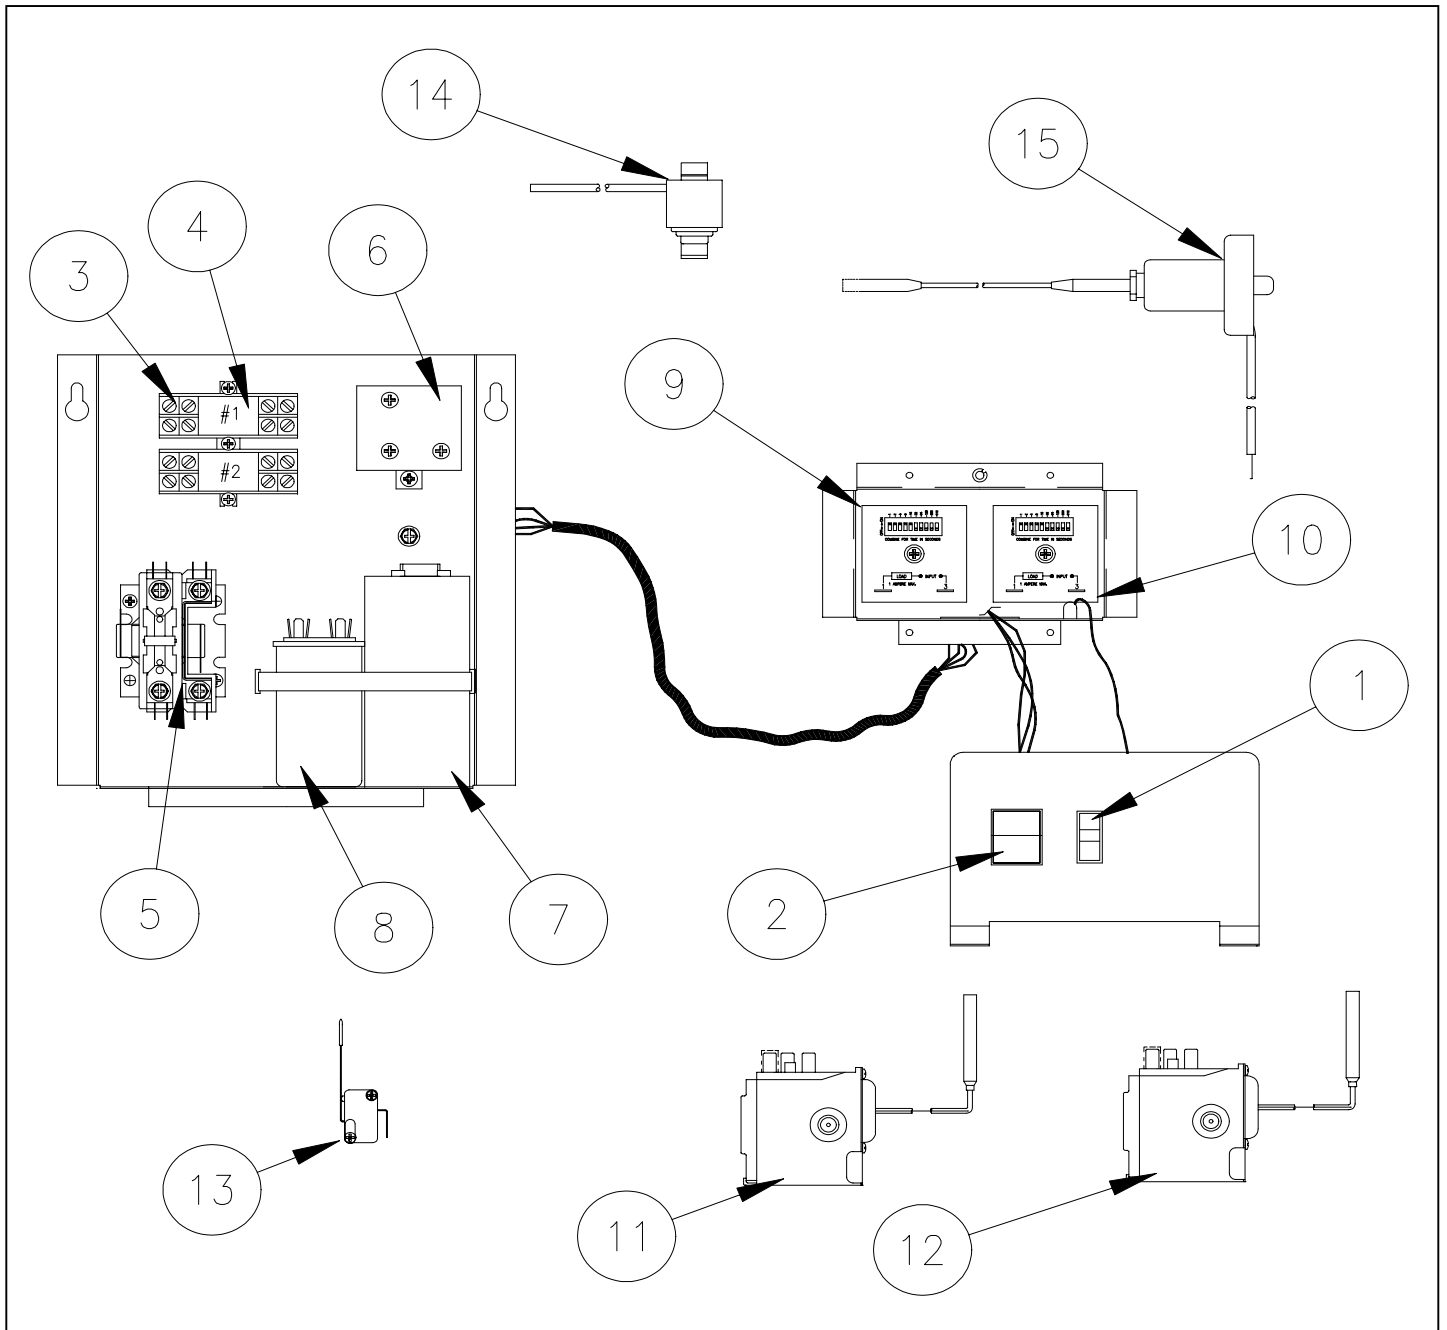

ICE Series Service Parts

Control Box

Item No.	Model Number					Description
	ICE1806	ICE1807	ICE2005	ICE2106	ICE2107	
1	1051208-01	1051208-01	1051208-01	1051208-01	1051208-01	Purge Switch
2	9101349-01	9101349-01	9101349-01	9101349-01	9101349-01	ON-OFF-WASH Switch
3	9101083-01	9101083-01	9101083-01	9101083-01	9101083-01	Relay Socket
4	9101084-02	9101084-02	9101084-02	9101084-02	9101084-02	Relay
5	9101002-07	9101002-03	9101002-04	9101002-03	9101002-04	Contactator
6	See Page 20	See Page 20	See Page 20	See Page 20	See Page 20	Compressor Start Relay
7	See Page 20	See Page 20	See Page 20	See Page 20	See Page 20	Start Capacitor
8	See Page 20	See Page 20	See Page 20	See Page 20	See Page 20	Run Capacitor
9	9101148-01	9101148-01	9101148-01	9101148-01	9101148-01	Timer
10	9101148-01	9101148-01	9101148-01	9101148-01	9101148-01	Timer (Set at 4 Seconds)
11	9041104-101A	9041104-101A	9041104-101A	9041104-101A	9041104-101A	Low Pressure Control
12	9041092-02	9041092-02	9041092-02	9041092-02	9041092-02	Pump Down Control
13	9101145-03	9101145-03	9101145-03	9101145-03	9101145-03	Bin Switch
14	9041087-01	9041087-01	9041087-01	9041087-01	9041087-01	High Temperature Safety Control
15	9041054-01	9041054-01	9041054-01	9041054-01	9041054-01	High Pressure Safety Control

Item No.	ICE1405	ICE1406	ICE1407	Description
1	1051208-01	1051208-01	1051208-01	Purge Switch
2	9101349-01	9101349-01	9101349-01	ON-OFF-WASH Switch
3	9101083-01	9101083-01	9101083-01	Relay Socket
4	9101084-02	9101084-02	9101084-02	Relay
5	9101002-04	9101002-03	9101002-04	Contactator
6	See Page 20	See Page 20	See Page 20	Compressor Start Relay
7	See Page 20	See Page 20	See Page 20	Start Capacitor
8	See Page 20	See Page 20	See Page 20	Run Capacitor
9	9101148-01	9101148-01	9101148-01	Timer
10	9101148-01	9101148-01	9101148-01	Timer (Set at 4 Seconds)
11	9041104-101A	9041104-101A	9041104-101A	Low Pressure Control
12	9041092-02	9041092-02	9041092-02	Pump Down Control
13	9101145-03	9101145-03	9101145-03	Bin Switch
14	9041087-01	9041087-01	9041087-01	High Temperature Safety Control
15	9041054-01	9041054-01	9041054-01	High Pressure Safety Control