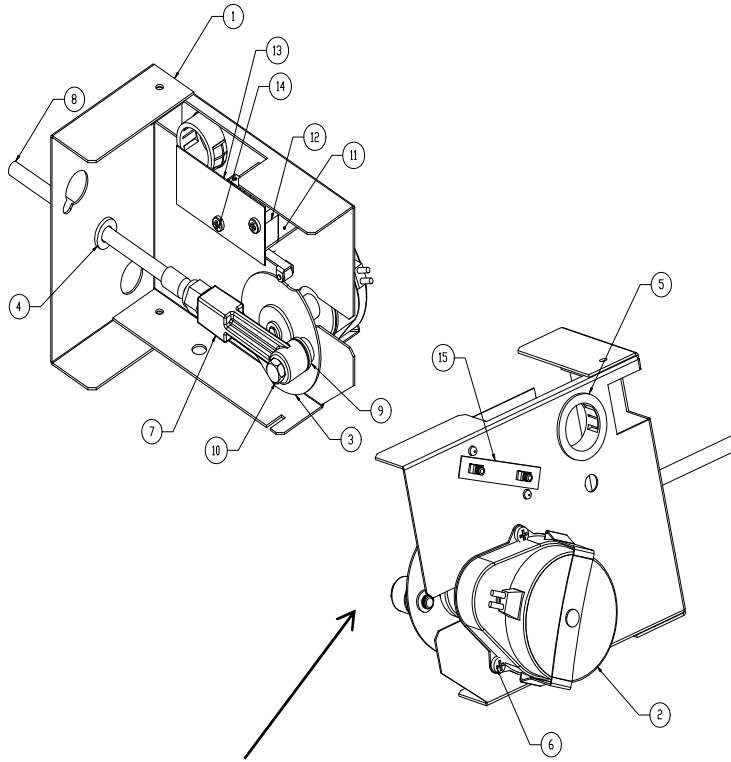

ICE Series Service Parts

Harvest Assist Assembly

Item No.	Model Number					Description
	ICE1806	ICE1807	ICE2005	ICE2106	ICE2107	
	1051210-03	1051210-03	1051210-03	1051210-03	1051210-03	Complete Assembly
	2061962-03S	2061962-03S	2061962-03S	2061962-03S	2061962-03S	No Longer Available

ICE1405	ICE1406	ICE1407	Description
1051210-03	1051210-03	1051210-03	Complete Assembly
2061962-03S	2061962-03S	2061962-03S	No Longer Available

2061962-03S No Longer Available