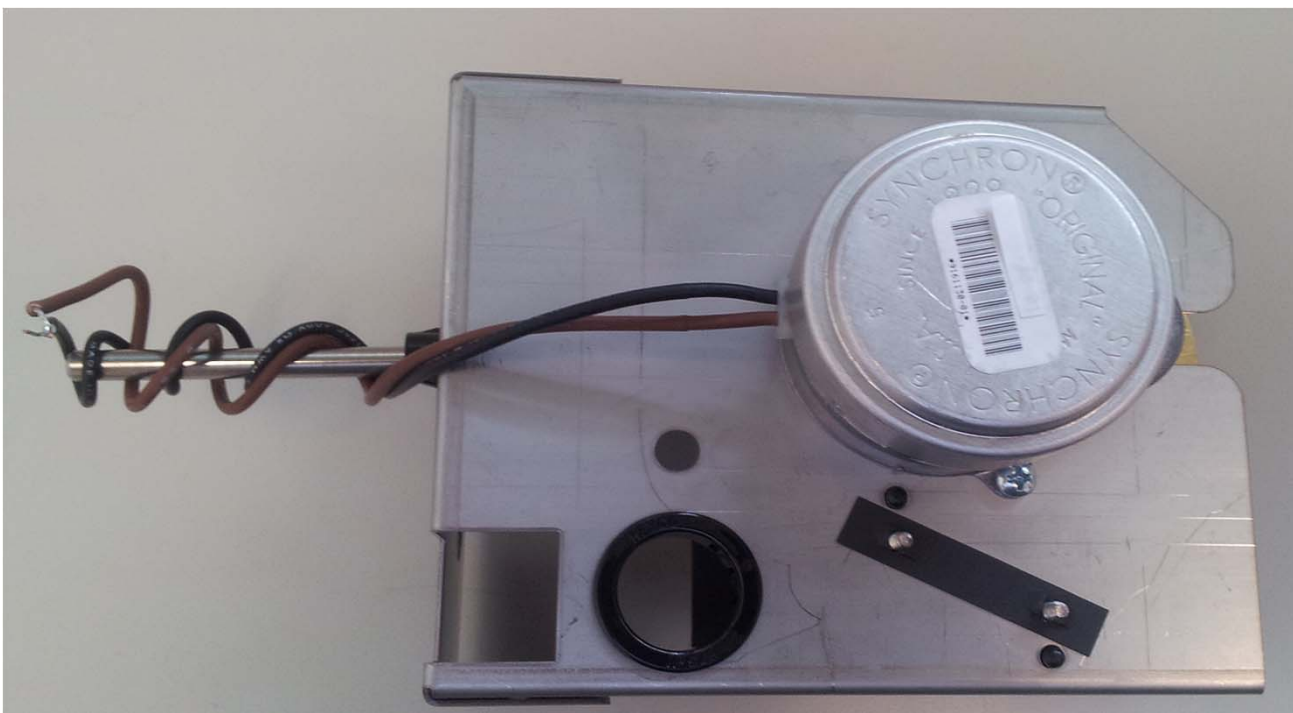

1051210-XX Reference Page 15 for Specific Model Number and Part Number

- •The **1051210-XX** assembly will fit all ICE Models from October 1999 and EC Models.
- •Units installed with a double cam switch, either Field installed or Factory installed will require the complete assembly and a potential wiring change as per the New Wiring Diagram included with the assembly.
- •Individual component parts are not available for the **1051210-XX** assembly.
- •Individual component parts are No Longer Available for previous version of the Harvest Assist Assembly
- •Parts for the **2061962-XX** Harvest Assist Assembly are not compatible with **1051210-XX** Harvest Assist Assembly.
- •Proper assembly and alignment of the parts is critical to proper operation, this includes cam and probe alignment.
- •If a **1051210-XX** assembly fails, it must be returned to Ice-O-Matic.