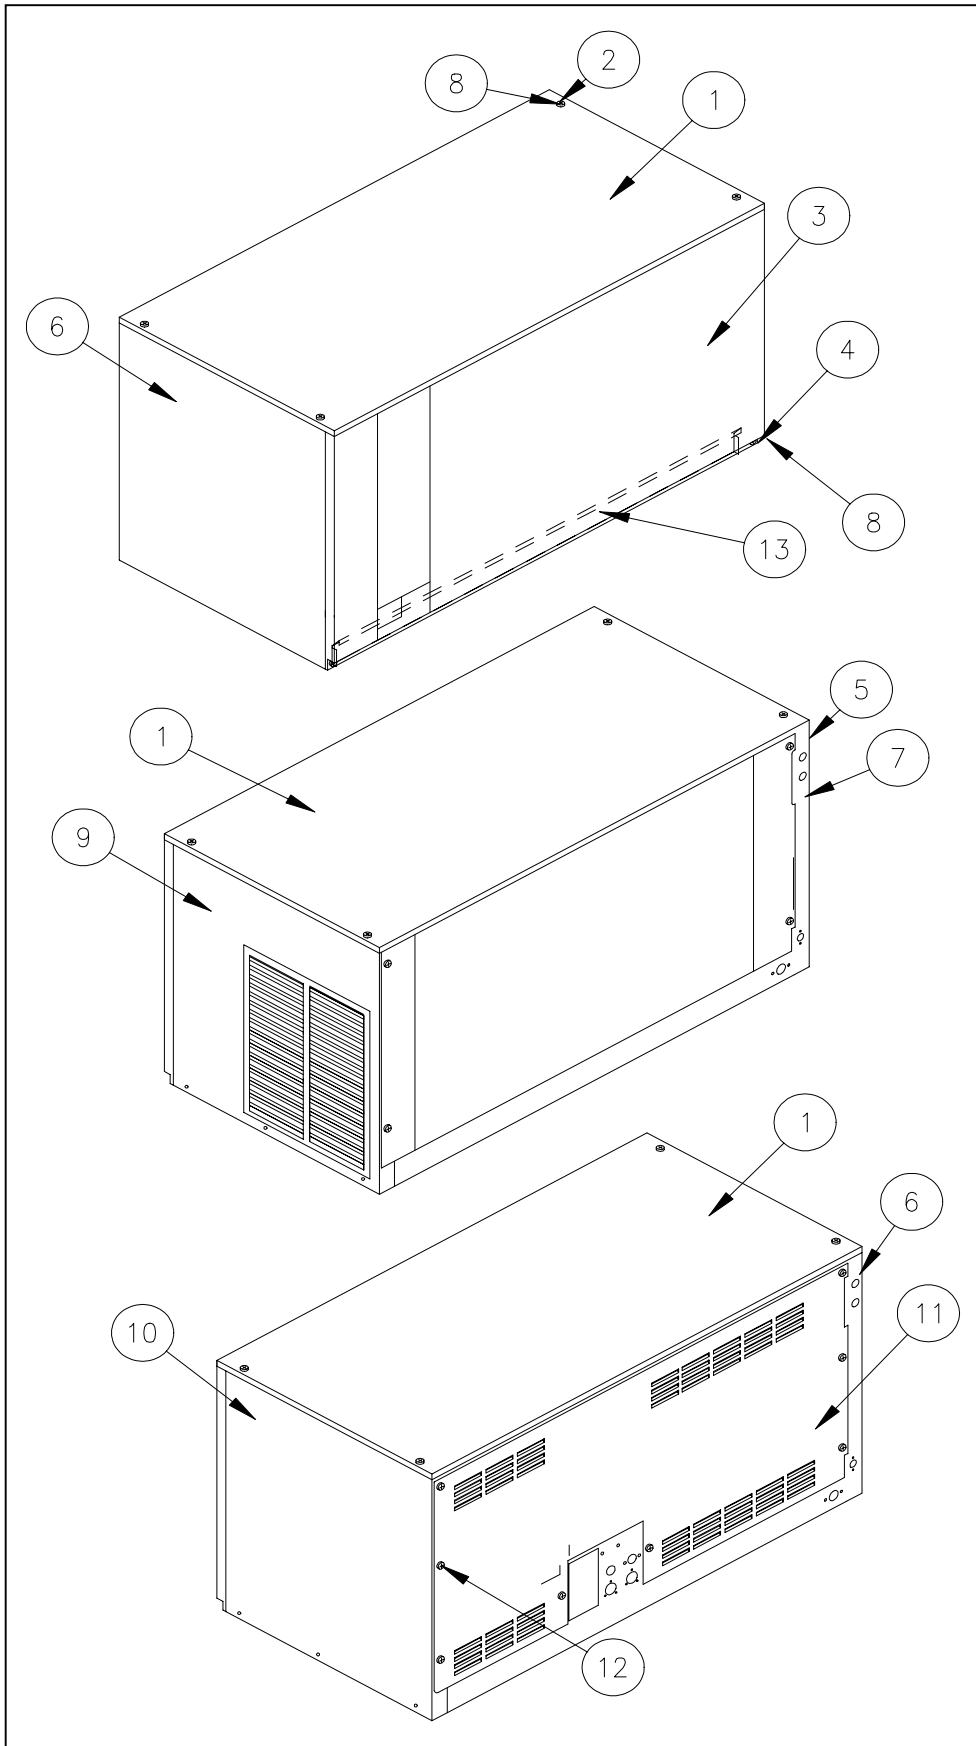

SERVICE PARTS MANUAL
ICE SERIES CUBERS
MODEL-ICE1406V1-V2, ICE1806V1-V2, ICE2106V1-V2
Includes 50hz. and 3 Phase Units

14-1012

Date 9/20/16

ICE Series Service Parts

This parts list contains the service parts available for the ICE Series icemakers.

Check the model number on the data plate and refer to the correct listing for the specific component.

Check carefully that the correct part is identified and ordered.

Table of Contents	Page 1
Exterior Components	Page 2 - 3
Interior Components-Front View	Page 4 - 5
Air Cooled	Page 6 - 7
Water Cooled	Page 8 - 9
Remote	Page 10 - 11
Control Box	Page 12 - 13
Specific Compressor Components	Page 13
Harvest Assist Assembly	Page 14 - 15
Remote Condenser	Page 16 - 17
Water Pump and Float	Page 18-19
Compressor Information	Page 20

Ice-O-Matic
11100 East 45th Ave.
Denver Co. 80239
800-423-3367

The ICE Series Service manual is available separately, Part number 9081270-01

ICE Series Service Parts

Exterior Components

Item No.	Model Number					Description
	ICE1806	ICE1807	ICE2005	ICE2106	ICE2107	
1	9051469-01	9051469-01	9051469-01	9051469-01	9051469-01	Top Panel NLA-NR
2	9031098-02	9031098-02	9031098-02	9031098-02	9031098-02	Top Panel Screw
3	2031465-05	2031465-05	2031465-05	2031465-05	2031465-05	Front Panel NLA-NR
4	9031098-02	9031098-02	9031098-02	9031098-02	9031098-02	Front Panel Screw
5	N/A	N/A	N/A	N/A	N/A	Left Hand Side Panel- Louvered
6	3021773-01	3021773-01	3021773-01	3021773-01	3021773-01	Left Hand Side Panel- Solid
7	9031046-02	9031046-02	9031046-02	9031046-02	9031046-02	Side Panel Screws
8	9031141-01	9031141-01	9031141-01	9031141-01	9031141-01	Plastic Nut Insert
9	N/A	N/A	N/A	N/A	N/A	Right Hand Side Panel- Louvered
10	3021775-01	3021775-01	3021775-01	3021775-01	3021775-01	Right Hand Side Panel- Solid
11	3021792-01	3021792-01	3021792-01	3021792-01	3021792-01	Rear Panel
12	9031046-01	9031046-01	9031046-01	9031046-01	9031046-01	Rear Panel Screw
13	3011756-01	3011756-01	3011756-01	3011756-01	3011756-01	Ice Deflector