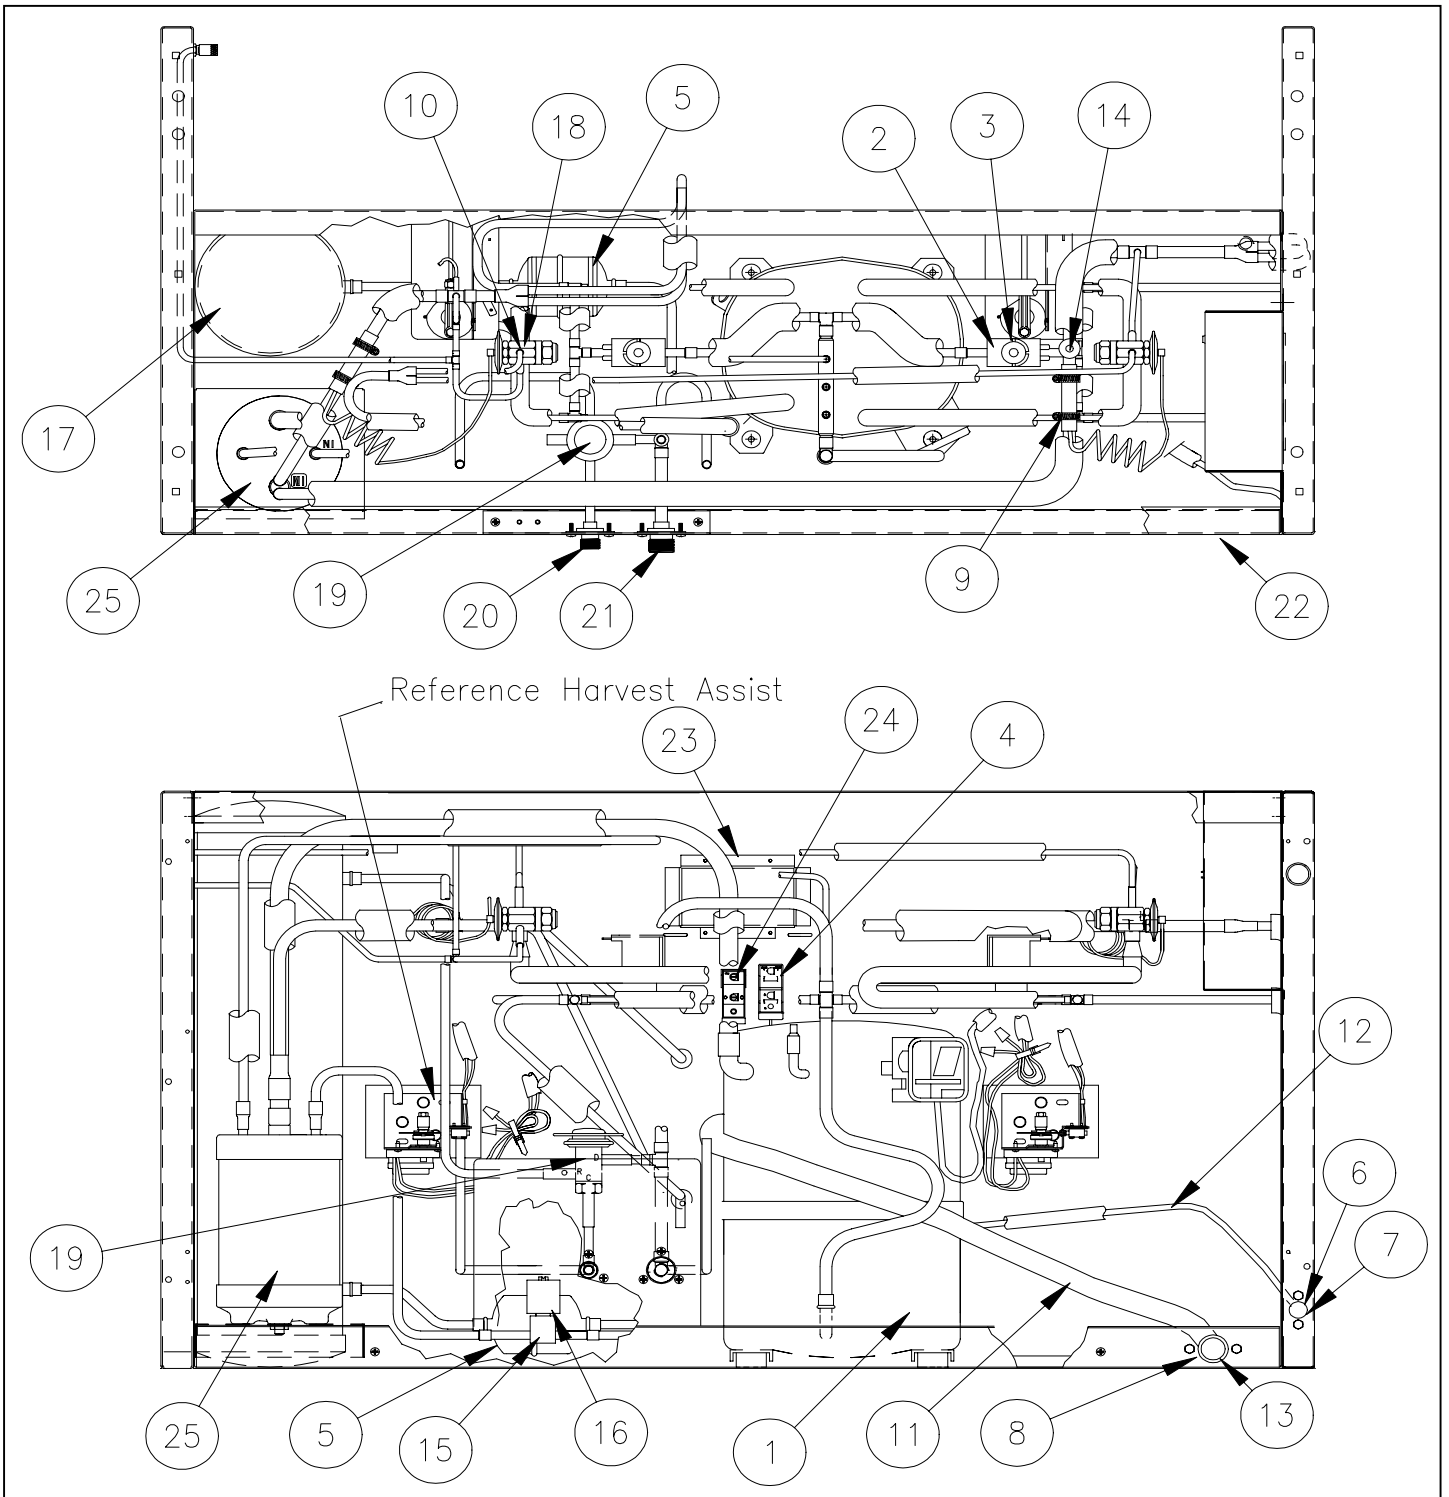

ICE1800/2100 Remote Machine Shown

ICE Series Service Parts

Remote

Item No.	Model Number					Description
	ICE1806	ICE1807	ICE2005	ICE2106	ICE2107	
1	9181108-11	9181108-12	9181110-13	9181110-11	9181123-12	Compressor (NLA See Below)
2	9151123-04	9151123-04	9151123-04	9151123-04	9151123-04	Hot Gas Valve Coil
3	9151123-01	9151123-01	9151123-01	9151123-01	9151123-01	Hot Gas Valve Body
4	9041104-101A	9041104-101A	9041104-101A	9041104-101A	9041104-101A	Low Pressure Control
5	9151163-02	9151163-02	9151163-02	9151163-02	9151163-02	Filter Drier (9151004-03 is NLA)
6	9091074-01	9091074-01	9091074-01	9091074-01	9091074-01	Drop Adapter
7	9091083-01	9091083-01	9091083-01	9091083-01	9091083-01	Water Inlet Fitting
8	9091140-01	9091140-01	9091140-01	9091140-01	9091140-01	Purge Drain Fitting
9	9021040-01	9021040-01	9021040-01	9021040-01	9021040-01	Clamp-TXV Bulb
10	No Longer Available-See Item 18					Expansion Valve (9151006-17 NLA)
11	6021015-06	6021015-06	6021015-06	6021015-06	6021015-06	Purge Drain Hose
12	6021032-01	6021032-01	6021032-01	6021032-01	6021032-01	Tube (2.17 Ft.)
13	9021010-14	9021010-14	9021010-14	9021010-14	9021010-14	Clamp
14	9041087-01	9041087-01	9041087-01	9041087-01	9041087-01	High Temp Safety
15	9151123-02	9151123-02	9151123-02	9151123-02	9151123-02	Liquid Line Solenoid Body
16	9151123-04	9151123-04	9151123-04	9151123-04	9151123-04	Liquid Line Solenoid Coil
17	9151109-01	9151109-01	9151109-01	9151109-01	9151109-01	Receiver
18	2041982-01S	2041982-01S	2041982-01S	2041982-01S	2041982-01S	Expansion Valve Assembly
19	9151027-06	9151027-06	9151027-06	9151027-06	9151027-06	Mixing Valve (240)
20	9091001-11	9091001-11	9091001-11	9091001-11	9091001-11	Remote Fitting 3/8"
21	9091001-12	9091001-12	9091001-12	9091001-12	9091001-12	Remote Fitting 1/2"
22	3011978-01	3011978-01	3011978-01	3011978-01	3011978-01	Rear Brace
23	9041051-04	9041051-04	9041051-04	9041051-04	9041051-04	High Pressure Control
24	9041092-02	9041092-02	9041092-02	9041092-02	9041092-02	Pump Down Control
25	9151136-01	9151136-01	9151136-01	9151136-01	9151136-01	Accumulator/Heat Exchanger

9181110-13 is NLA-No Replacement

9181108-11 is NLA-Replace by 9181143-11