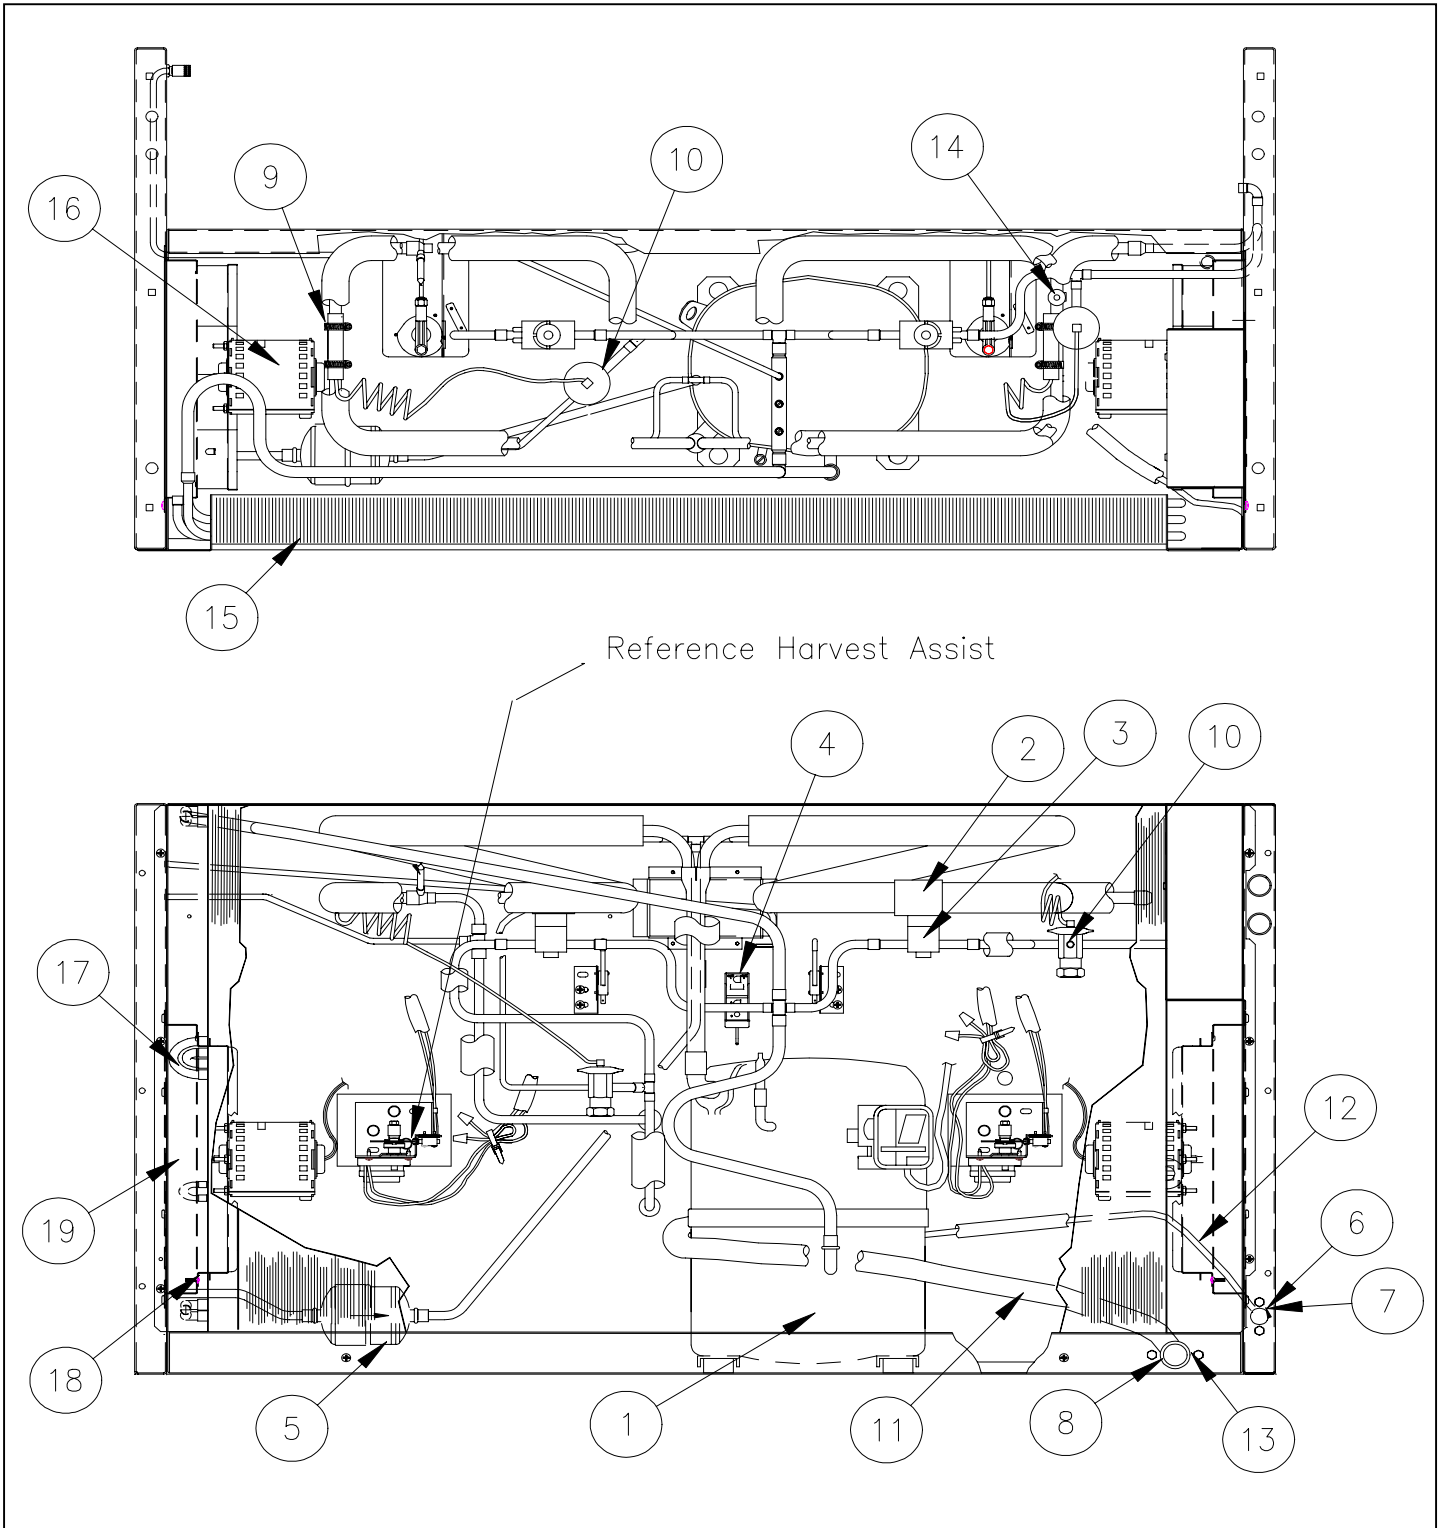

ICE Series Service Parts

Air Cooled

Item No.	Model Number			Description
	ICE1405	ICE1406	ICE1407	
1	9181094-12	9181108-11	9181111-12	Compressor (NLA See Below)
2	9151123-04	9151123-04	9151123-04	Hot Gas Valve Coil
3	9151123-01	9151123-01	9151123-01	Hot Gas Valve Body
4	9041104-101A	9041104-101A	9041104-101A	Low Pressure Control
5	9151163-02	9151163-02	9151163-02	Filter Drier (9151004-03 is NLA)
6	9091074-01	9091074-01	9091074-01	Drop Adapter
7	9091083-01	9091083-01	9091083-01	Water Inlet Fitting
8	9091140-01	9091140-01	9091140-01	Purge Drain Fitting
9	9021040-01	9021040-01	9021040-01	Clamp-TXV Bulb
10	9151151-101	9151151-101	9151151-101	Expansion Valve (9151134 is NLA)
11	6021015-06	6021015-06	9051280-06	Purge Drain Tube
12	6021032-01	6021032-01	6021032-01	Tube (3.59 Ft.)
13	9021010-04	9021010-04	9021010-04	Clamp
14	9041087-01	9041087-01	9041087-01	High Temp Safety
15	9141114-01	9141114-01	9141114-01	Air Condenser
16	1051209-03	1051209-03	1051209-03	Fan Motor (9161089-03 is NLA)
17	9131383-01	9131332-02	9131332-02	Fan Blade
18	2021574-01	3012527-01	3012527-01	Fan Motor Bracket
19	3013026-01	3012526-01	3012526-01	Fan Shroud

9181108-11 is NLA-Replace by 9181143-11

9181094-12 is NLA-Replace by 9181142-11

Reference Page 20 for Specific Compressor Components

NLA=No Longer Available